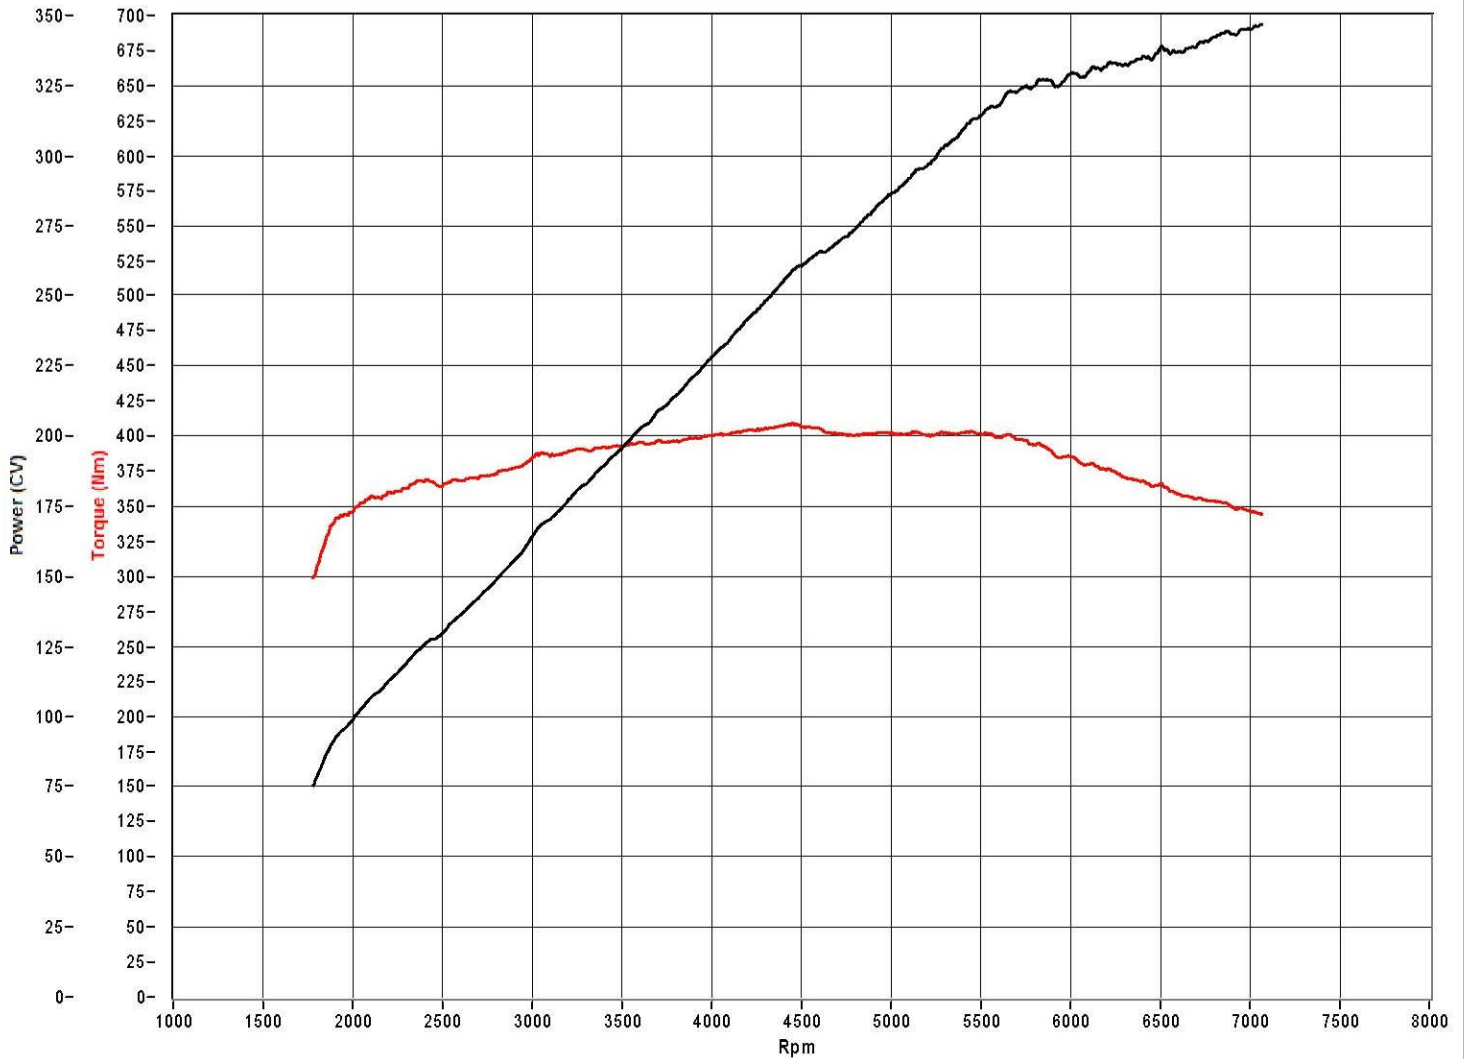

# SWEEP TEST

Test date	11/11/13 - 11:26:31
Vehicle model	LOTUS
Reg. plate	EVORA
Customer	
Operator	
Displacement	3500
Fuel	Petrol
Engine type	Charged
Rpm meter	Automatic
Drive	2WD Rear
Temperature (°C)	18
Pressure (mbar)	990
File name	131111_112631.dat
Note	

● Shaft power
● Torque

Max power to shaft	346,8	CV
Max power at	7080	rpm
corresponding to	209	km/h
correction standard	DIN 70020	
correction factor	1,020	
Maximum torque	409,0	Nm
Maximum torque at	131	km/h
corresponding to	4447	rpm
Maximum speed	209	km/h
Maximum rpm	7080	rpm