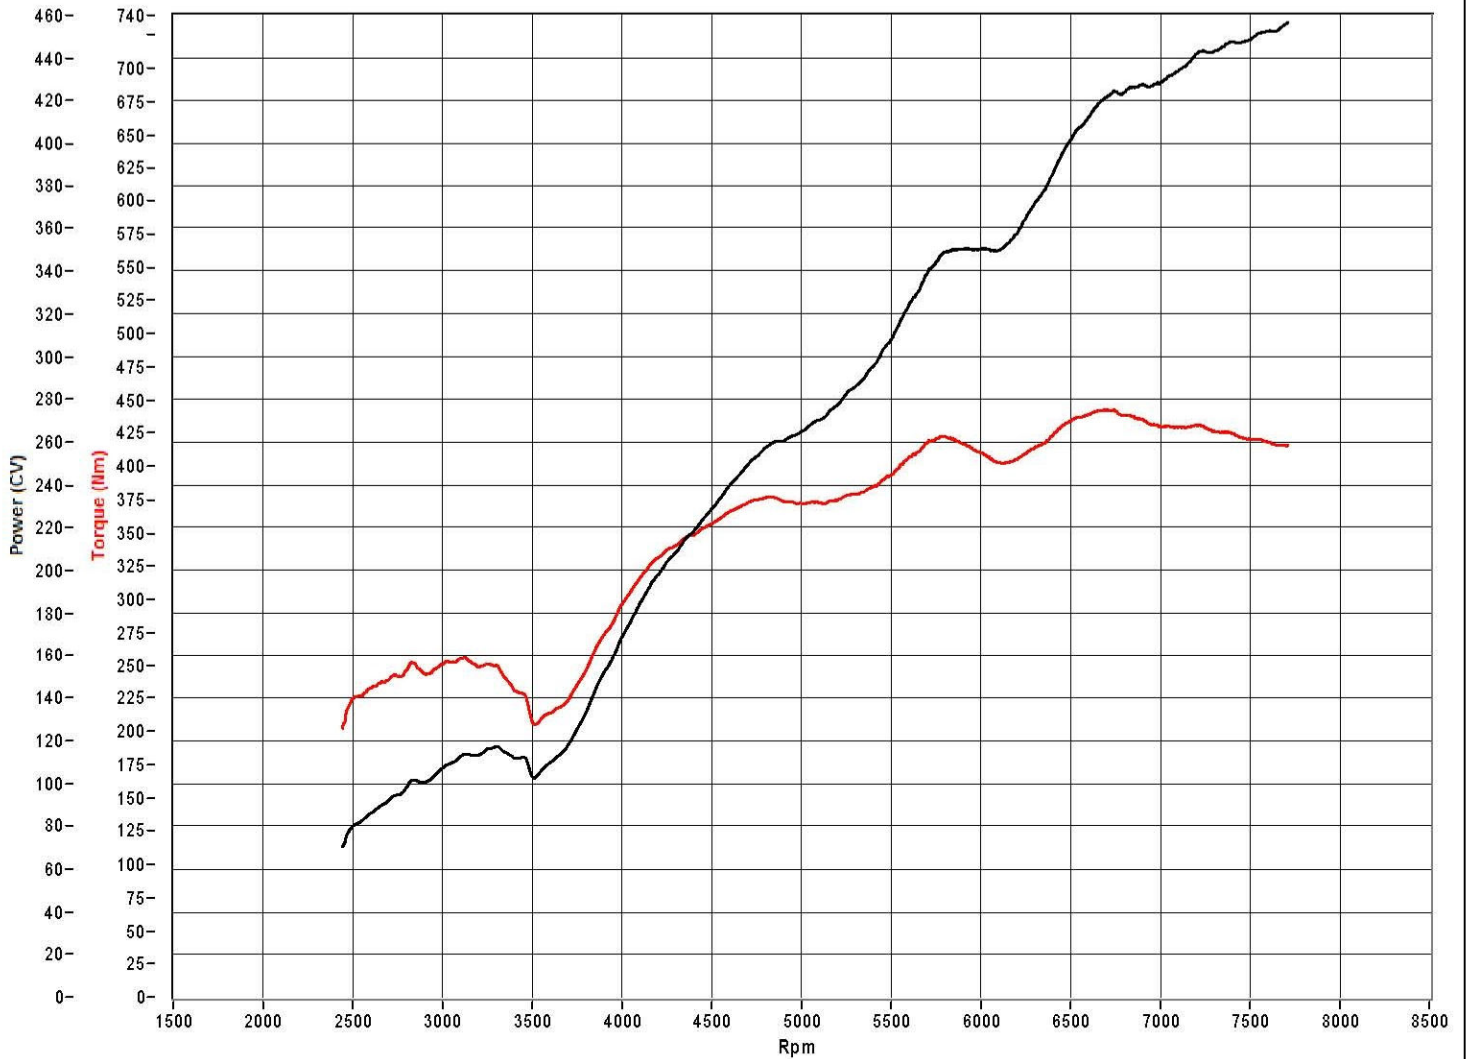

bapro

via Costituzione, 50/a Correggio (RE)
tel +39 0522 643008 fax +39 0522 746034
www.bapro.it -- info@bapro.it

SWEEP TEST

Test date	17/12/09 - 18:06:16
Vehicle model	996 RSR
Reg. plate	
Customer	
Operator	
Displacement	3600
Fuel	Petrol
Engine type	Natural aspirated
Rpm meter	Automatic
Drive	2WD Front
Temperature (°C)	7
Pressure (mbar)	1006
File name	091217_180616.dat
Note	

● Shaft power
● Torque

Max power to shaft	456,7	CV
Max power at	7724	rpm
corresponding to	163	km/h
correction standard	DIN 70020	
correction factor	0,984	
Maximum torque	443,0	Nm
Maximum torque at	141	km/h
corresponding to	6686	rpm
Maximum speed	163	km/h
Maximum rpm	7724	rpm