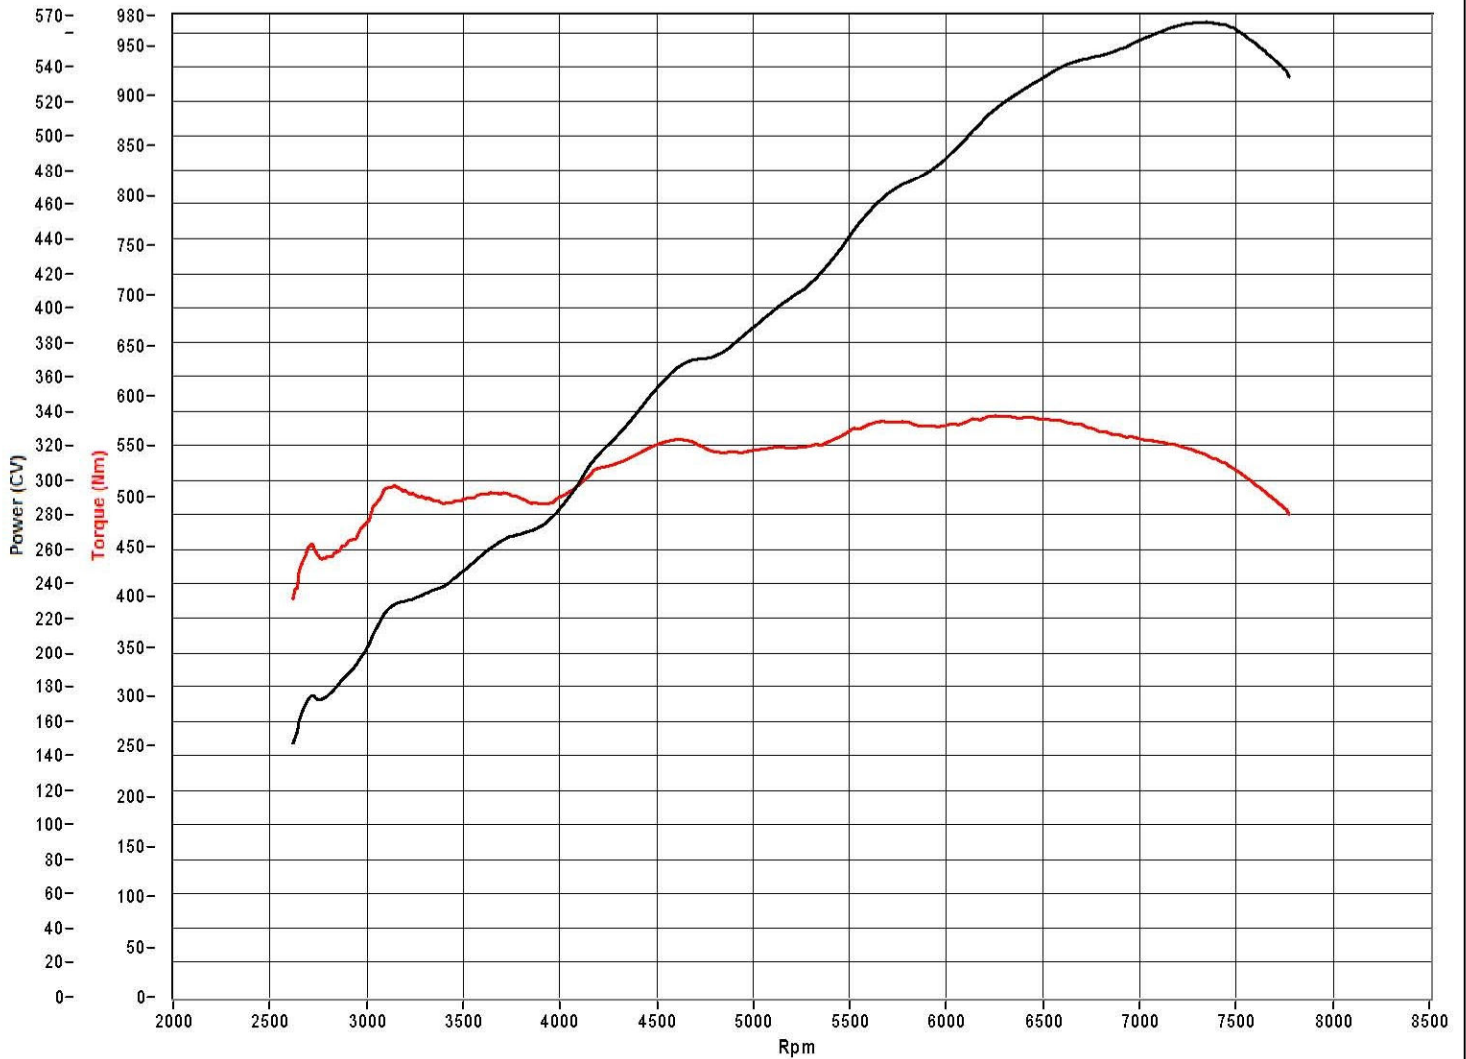

# SWEEP TEST

Test date	01/11/12 - 12:14:28
Vehicle model	ferrari 599 gtd
Reg. plate	
Customer	
Operator	
Displacement	6200
Fuel	Petrol
Engine type	Natural aspirated
Rpm meter	Automatic
Drive	2WD Rear
Temperature (°C)	24
Pressure (mbar)	1014
File name	121101_121428.dat
Note	

● Shaft power
● Torque

Max power to shaft	565,9	CV
Max power at	7346	rpm
corresponding to	146	km/h
correction standard	DIN 70020	
correction factor	1,006	
Maximum torque	580,0	Nm
Maximum torque at	124	km/h
corresponding to	6242	rpm
Maximum speed	154	km/h
Maximum rpm	7786	rpm