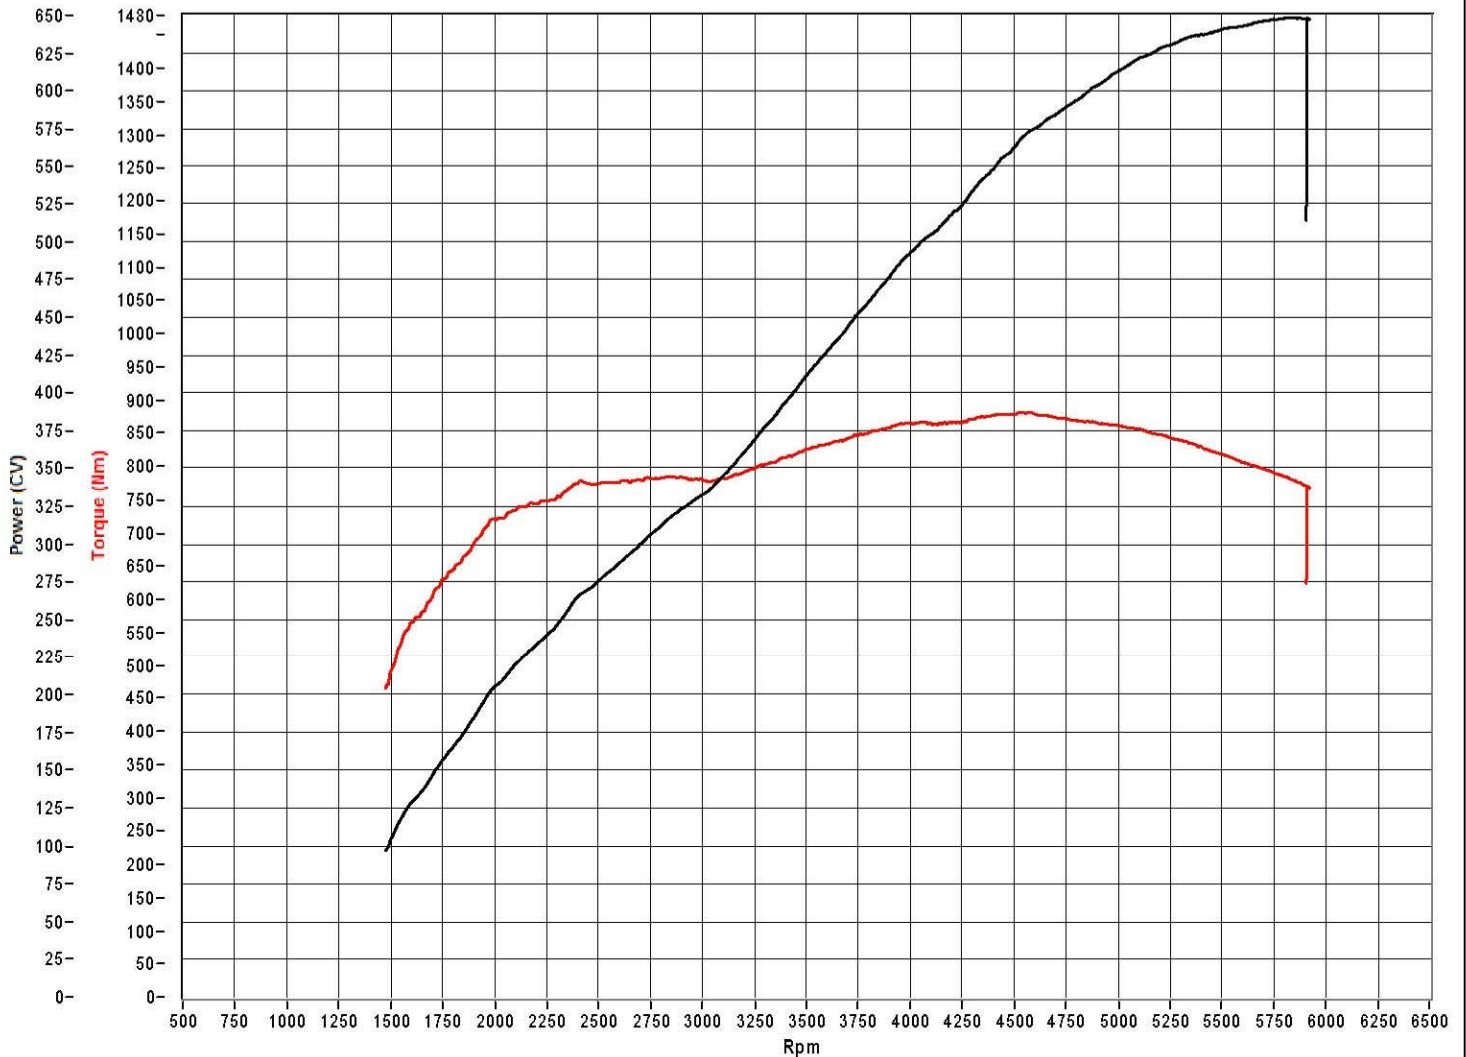

bapro

via Costituzione, 50/a Correggio (RE)
tel +39 0522 643008 fax +39 0522 746034
www.bapro.it -- info@bapro.it

SWEEP TEST

Test date	06/11/13 - 08:51:26
Vehicle model	DODGE VIPER
Reg. plate	
Customer	
Operator	
Displacement	8300
Fuel	Petrol
Engine type	Natural aspirated
Rpm meter	Automatic
Drive	2WD Rear
Temperature (°C)	16
Pressure (mbar)	981
File name	131106_085126.dat
Note	

● Shaft power
● Torque

Max power to shaft	648,5	CV
Max power at corresponding to correction standard	5842	rpm
correction factor	198	km/h
	DIN 70020	
	1,026	
Maximum torque	881,0	Nm
Maximum torque at corresponding to	155	km/h
	4566	rpm
Maximum speed	202	km/h
Maximum rpm	5957	rpm