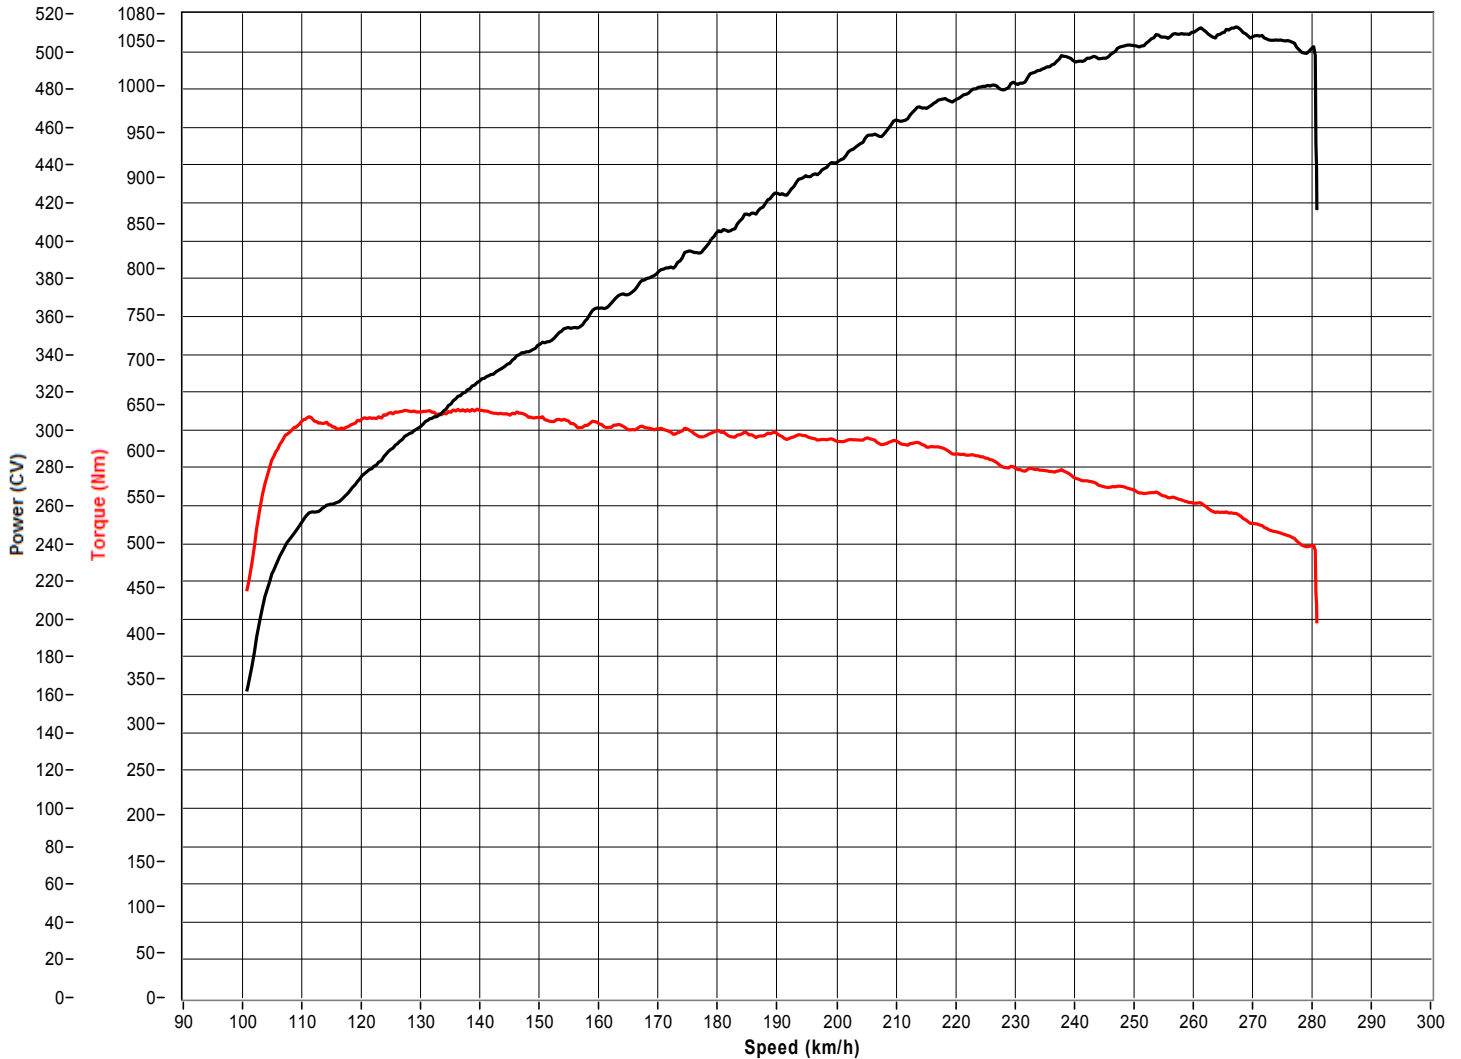

## SWEEP TEST

Test date	03/09/17 - 10:43:53
Vehicle model	giulia quadrifoglio Q
Reg. plate	giulia
Customer	alfa monza
Operator	tecnici bapro
Displacement	3000
Fuel	Petrol
Engine type	Charged
Rpm meter	Automatic
Drive	2WD Rear
Temperature (°C)	21
Pressure (mbar)	992
File name	170903_104353.dat
Note	

● Shaft power
● Torque

Max power to shaft	513,0	CV
Max power at	6783	rpm
corresponding to	267	km/h
correction standard	DIN 70020	
correction factor	1,023	
Maximum torque	646,0	Nm
Maximum torque at	139	km/h
corresponding to	3536	rpm
Maximum speed	281	km/h
Maximum rpm	7135	rpm